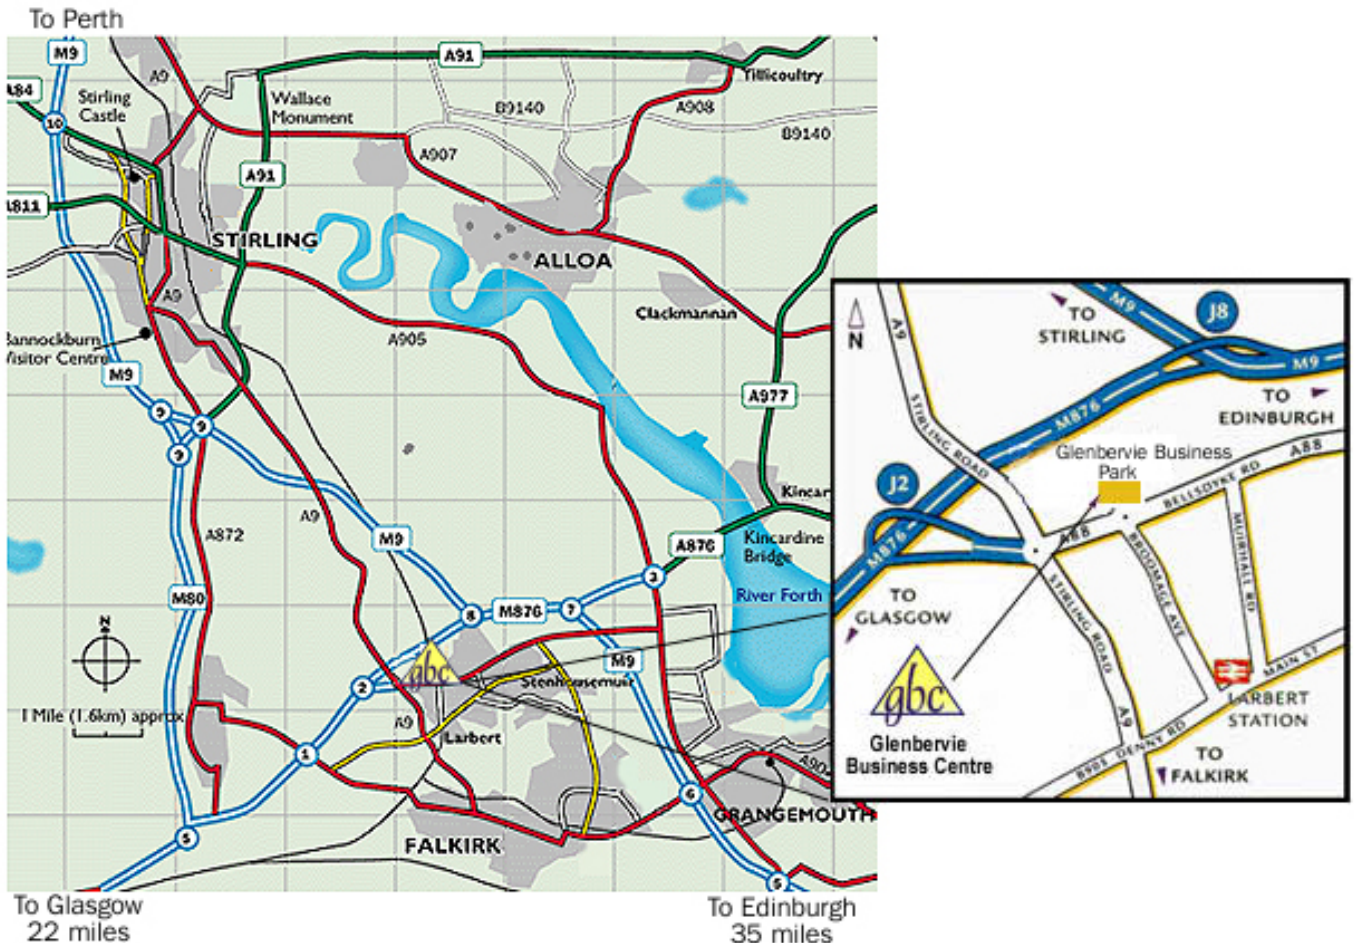

**From the M9**

Exit J7 towards Kincardine (its the same regardless of coming from Edinburgh or Glasgow).

At the next roundabout turn right towards Skinflats.

At the next roundabout turn right again onto Bellsdyke Road (A88).

Stay on Bellsdyke Road straight over the next two roundabouts.

At the third roundabout turn right into Glenbervie Business Park.

Take the first left and you are there.

Symology Ltd  
 Unit 3 - Glenbervie Business Centre  
 Glenbervie Business Park  
 Larbert  
 Falkirk  
 FK5 4RB