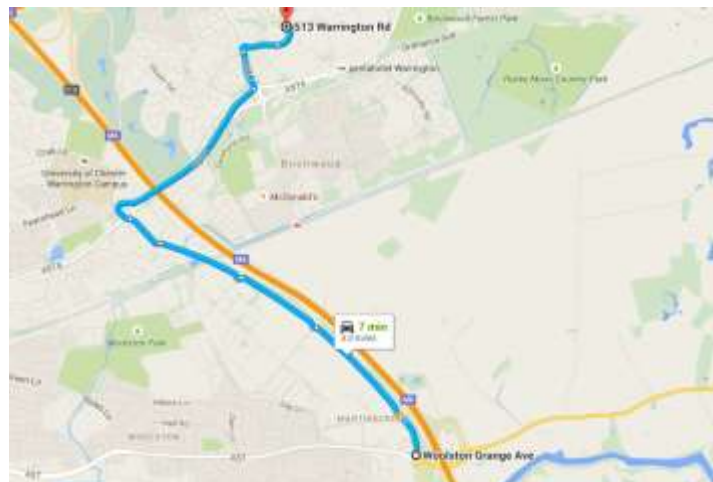

DIRECTIONS TO SYMOLOGY OFFICES WARRINGTON

Suite 4, Garrett House Garrett Field Birchwood Warrington WA3 7BP

<https://goo.gl/maps/FffKb>

From M62 Junction 11 - Birchwood Way/A574

Head southwest on Birchwood Way/A574. At the roundabout, take the 3rd exit onto Daten Ave. At the roundabout, take the 2nd exit and stay on Daten Ave. At the roundabout, take the 1st exit. Continue onto Faraday St. At the roundabout, take the 2nd exit and stay on Faraday St. Turn right onto Chadwick Place. Turn left onto Warrington Road. Turn right by Genesis Centre, right into Car Park

From M6 Junction 21

At junction 21, take the A57 exit to Irlam/Warrington (Ctr & East). At the roundabout, take the 2nd exit onto Woolston Grange Ave/B5210. Head north on Woolston Grange Ave/B5210. At 4 further roundabouts, take the 2nd exit and stay on Woolston Grange Ave/B5210. At the roundabout, take the 3rd exit onto Birchwood Way/A574. At the roundabout, take the 1st exit onto Birchwood Park Ave/A574. At the roundabout, take the 1st exit onto Birchwood Park Ave/A574. At the roundabout, take the 3rd exit onto Garrett Field. Continue onto Warrington Road. Turn left by Genesis Centre, right into Car Park

Public Transport.

The nearest railway station is **Birchwood**. Connecting trains run from Manchester Piccadilly every hour and the journey takes approximately 20 minutes.

We will normally be able to arrange collection and drop-off at Birchwood Station for you.

Nearby Hotels

Premier Inn Warrington M6 J21 Hotel

Manchester Road
Warrington,
Cheshire East
WA1 4GB

Holiday Inn Warrington (near M6 J21)

Woolston Grange Avenue
Warrington
WA1 4PX