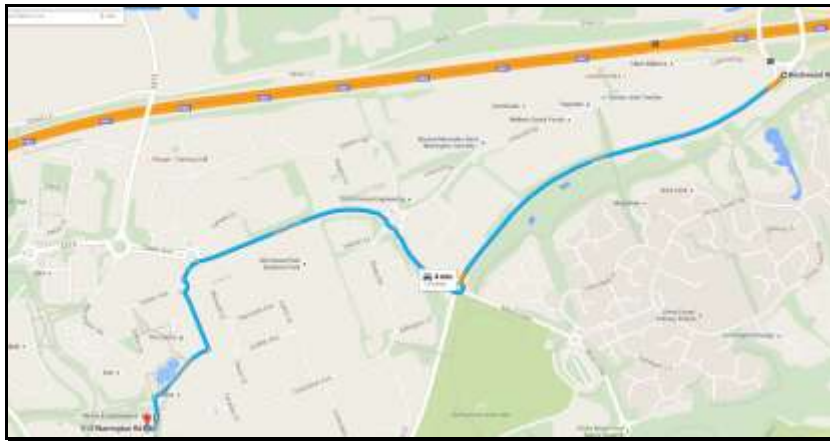

DIRECTIONS TO SYMOLOGY OFFICES WARRINGTON

Suite 4, Garrett House Garrett Field Birchwood Warrington WA3 7BP

<https://goo.gl/maps/FffKb>

From M62 Junction 11 - Birchwood Way/A574

Head southwest on Birchwood Way/A574. At the roundabout, take the 3rd exit onto Daten Ave. At the roundabout, take the 2nd exit and stay on Daten Ave. At the roundabout, take the 1st exit. Continue onto Faraday St. At the roundabout, take the 2nd exit and stay on Faraday St. Turn right onto Chadwick Place. Turn left onto Warrington Road. Turn right by Genesis Centre, right into Car Park

From M6 Junction 21

At junction 21, take the A57 exit to Irlam/Warrington (Ctr & East). At the roundabout, take the 2nd exit onto Woolston Grange Ave/B5210. Head north on Woolston Grange Ave/B5210. At 4 further roundabouts, take the 2nd exit and stay on Woolston Grange Ave/B5210. At the roundabout, take the 3rd exit onto Birchwood Way/A574. At the roundabout, take the 1st exit onto Birchwood Park Ave/A574. At the roundabout, take the 1st exit onto Birchwood Park Ave/A574. At the roundabout, take the 3rd exit onto Garrett Field. Continue onto Warrington Road. Turn left by Genesis Centre, right into Car Park

Public Transport.

The nearest railway station is **Birchwood**. Connecting trains run from Manchester Piccadilly every hour and the journey takes approximately 20 minutes.

We will normally be able to arrange collection and drop-off at Birchwood Station for you.